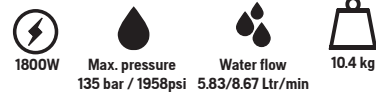

HUSQVARNA WATER BLASTERS

LESS WATER
MORE POWER

- Metal Pump
- Easy Connection
- Extra Long Hose

H PW 125

Compact and light weight. Ideal for easy and convenient cleaning of patios and garden equipment. 7m hose. Variable flat jet and rotary nozzles.

\$269

H PW 235R

All-round, high-pressure machine. Ideal for most cleaning tasks around the house and garden. 8m hose. Foam sprayer. Variable flat jet and rotary nozzles.

\$449

H PW 360

High performance, robust machine. Ideal for demanding jobs; mid-size vehicles and stone walls. 10m hose. Foam sprayer. Variable flat jet and rotary nozzles.