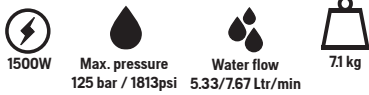

HUSQVARNA WATER BLASTERS

LESS WATER
MORE POWER

- Metal Pump
- Easy Connection
- Extra Long Hose

H PW 125

Compact and light weight. Ideal for easy and convenient cleaning of patios and garden equipment. 7m hose. Variable flat jet and rotary nozzles.