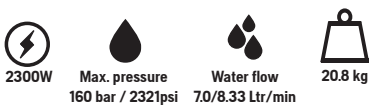

\$269

H PW 235R

All-round, high-pressure machine. Ideal for most cleaning tasks around the house and garden. 8m hose. Foam sprayer. Variable flat jet and rotary nozzles.

\$449

H PW 360

High performance, robust machine. Ideal for demanding jobs; mid-size vehicles and stone walls. 10m hose. Foam sprayer. Variable flat jet and rotary nozzles.