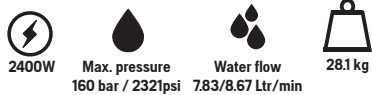

\$269

H PW 235R

All-round, high-pressure machine. Ideal for most cleaning tasks around the house and garden. 8m hose. Foam sprayer. Variable flat jet and rotary nozzles.

\$449

H PW 360

High performance, robust machine. Ideal for demanding jobs; mid-size vehicles and stone walls. 10m hose. Foam sprayer. Variable flat jet and rotary nozzles.

\$729

L PW 460

Top of the range, full featured, offering high performance. Brass pump with ceramic pistons. Integrated detergent tank. 15m hose. Variable flat jet and rotary nozzles.

\$1199

+ ACCESSORIES

ROTATING BRUSH KIT
From \$109