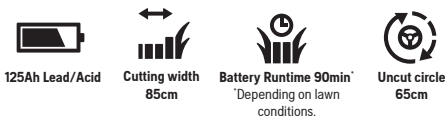

H BATTERY RIDER

Delivering a smooth ride and clean performance, with no harmful emissions and low noise so you won't disturb the neighbours. Easy operation, excellent manoeuvrability and superior cut quality.

$7,499

incl Battery & Charger