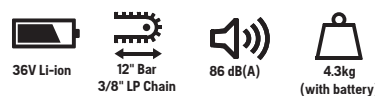

(\$249 unit, \$219 BLi10 Battery, \$149 QC80 Charger)

H 115iHD45

Quiet, lightweight and easy to operate hedge trimmer. Ideal for cutting small to medium size hedges.

NEW

NEW

H 120i

Lightweight and convenient chainsaw that gives you all the power you need, without the noise and fumes.