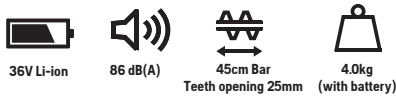

PETROL PERFORMANCE, BATTERY CONVENIENCE.

BUY AS
A KIT AND
SAVE!

H 115iL

Lightweight and perfectly balanced, with a telescopic shaft. Makes light work of grass trimming and lawn edges.

$549

incl Battery & Charger

($249 unit, $219 BLi10 Battery, $149 QC80 Charger)

H 115iHD45

Quiet, lightweight and easy to operate hedge trimmer. Ideal for cutting small to medium size hedges.

NEW

NEW

H 120i

Lightweight and convenient chainsaw that gives you all the power you need, without the noise and fumes.

$60
TRADE-IN
DEAL*

H LC141Li

Convenient push-button start mower for domestic use. No need for liquid fuel or cords. Efficient and compact cutting deck. Optional Mulching Kit available.

$549

incl Battery & Charger

($249 unit, $219 BLi10 Battery, $149 QC80 Charger)

$699

incl Battery & Charger

($349 unit, $269 BLi20 Battery, $149 QC80 Charger)

$999

incl Battery & Charger

($629 unit, $269 BLi20 Battery $149 QC80 Charger)

H BATTERY RIDER

Delivering a smooth ride and clean performance, with no harmful emissions and low noise so you won't disturb the neighbours. Easy operation, excellent manoeuvrability and superior cut quality.

$7,499

incl Battery & Charger

save™e

Easy to start and stop with a press of a button, the Husqvarna battery range of products also offers saveE™ mode, to ensure a longer run time, so you get more work done, with less disturbance.

Choose the right
machine for your needs

H Homeowner
Medium Duty -
Seasonal or occasional use.

L Landowner
Heavy Duty -
Frequent or demanding use.

P Professional
Extreme Duty -
All day, every day use.